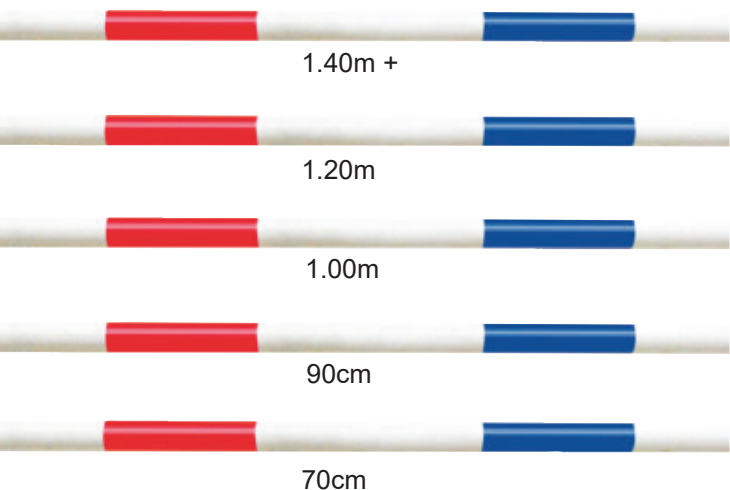

**Do you jump
70cm
or higher?**

National Membership

There are a number of different memberships for those who wish to compete for prize money from 70cm and above and qualify for National Championships.

If you want to qualify for one of the many national championships that run across the winter and summer season then National Membership is for you.