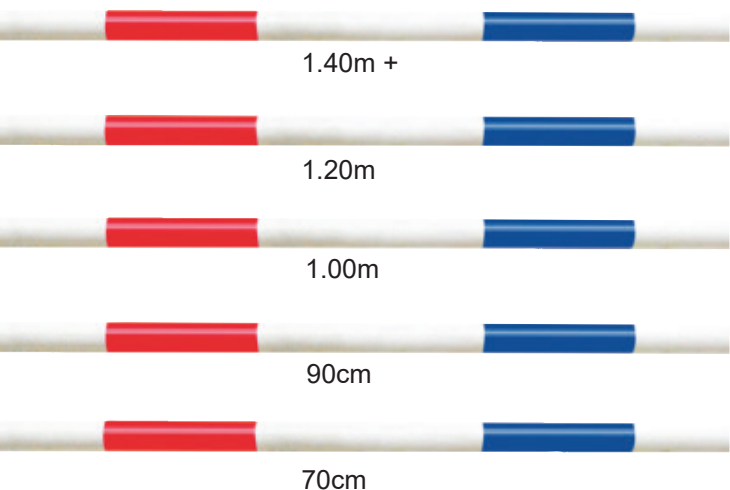

National Membership starts from £55
per annum for pony and rider